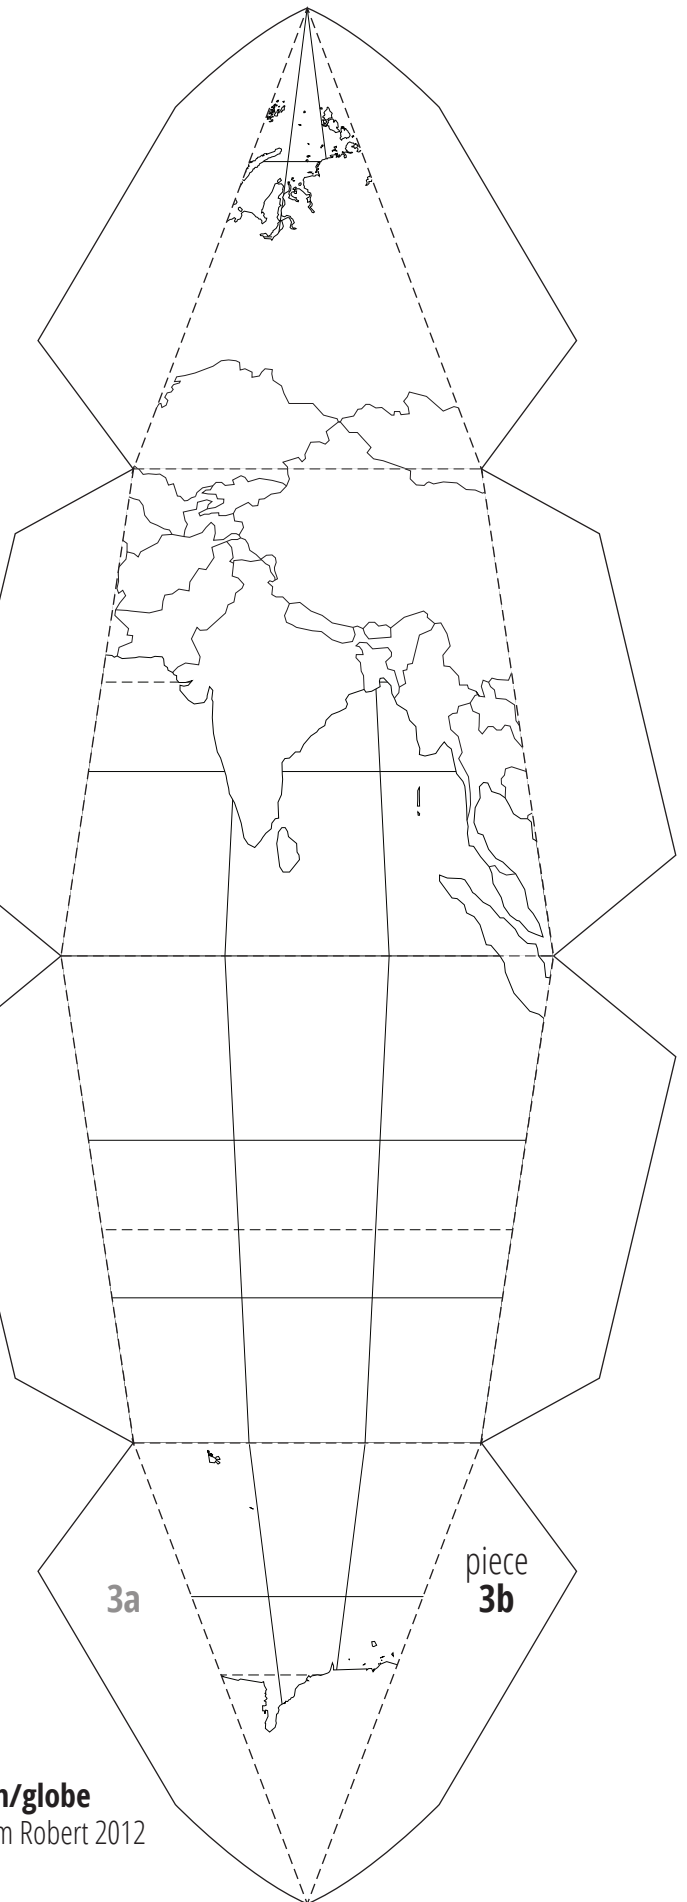

UNE PRODUCTION JOACHIMESQUE

<http://joachimesque.com/globe>

© by-nc-sa 2.0 fr – Joachim Robert 2012

inspired by *earth's axis, 23.4 degrees*

www.geo-grafia.jp

buy it from them !

page 1

joachimesque.com/globe

© by-nc-sa 2.0 fr – Joachim Robert 2012

inspired by « *Sectional Globe - earth's axis, 23.4 degrees* » — www.geo-grafia.jp
geografia's globes are cheap and neat, you should really consider buying them one.

page 2

joachimesque.com/globe

© by-nc-sa 2.0 fr – Joachim Robert 2012

inspired by « Sectional Globe - earth's axis, 23.4 degrees » — www.geo-grafia.jp
geografia's globes are cheap and neat, you should really consider buying them one.

page 3

joachimesque.com/globe

© by-nc-sa 2.0 fr – Joachim Robert 2012

inspired by « Sectional Globe - earth's axis, 23.4 degrees » — www.geo-grafia.jp
geografia's globes are cheap and neat, you should really consider buying them one.