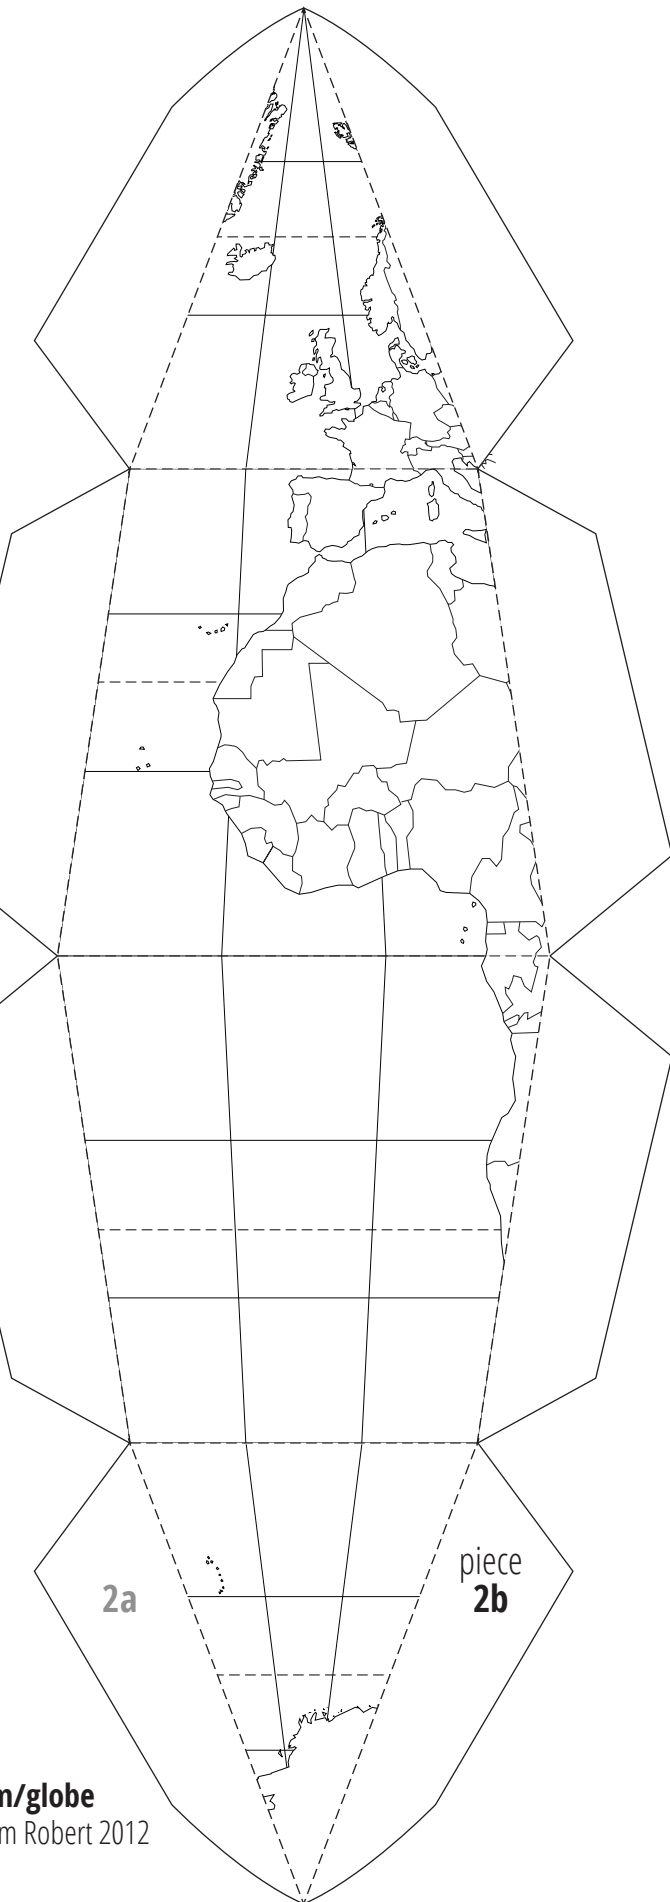

UNE PRODUCTION JOACHIMESQUE

<http://joachimesque.com/globe>

© by-nc-sa 2.0 fr – Joachim Robert 2012

inspired by *earth's axis, 23.4 degrees*

www.geo-grafia.jp

buy it from them !

page 1

joachimesque.com/globe

© by-nc-sa 2.0 fr – Joachim Robert 2012

inspired by « *Sectional Globe - earth's axis, 23.4 degrees* » — www.geo-grafia.jp
geografia's globes are cheap and neat, you should really consider buying them one.

page 2

joachimesque.com/globe

© by-nc-sa 2.0 fr – Joachim Robert 2012

inspired by « Sectional Globe - earth's axis, 23.4 degrees » — www.geo-grafia.jp
geografia's globes are cheap and neat, you should really consider buying them one.

page 3

joachimesque.com/globe

© by-nc-sa 2.0 fr – Joachim Robert 2012

inspired by « Sectional Globe - earth's axis, 23.4 degrees » — www.geo-grafia.jp
geografia's globes are cheap and neat, you should really consider buying them one.